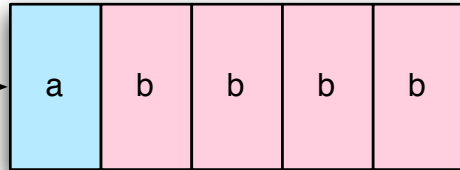

Context chain

C runtime stacks

a: `_nmc_start`, the stack bootstrap function

b: normal C stack frames, calling functions