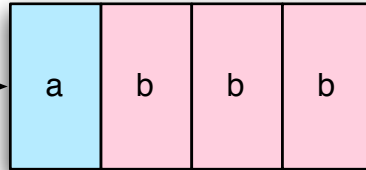

Context chain

C runtime stacks

a: `_nmc_start`, the stack bootstrap function

b: normal C stack frames, calling functions